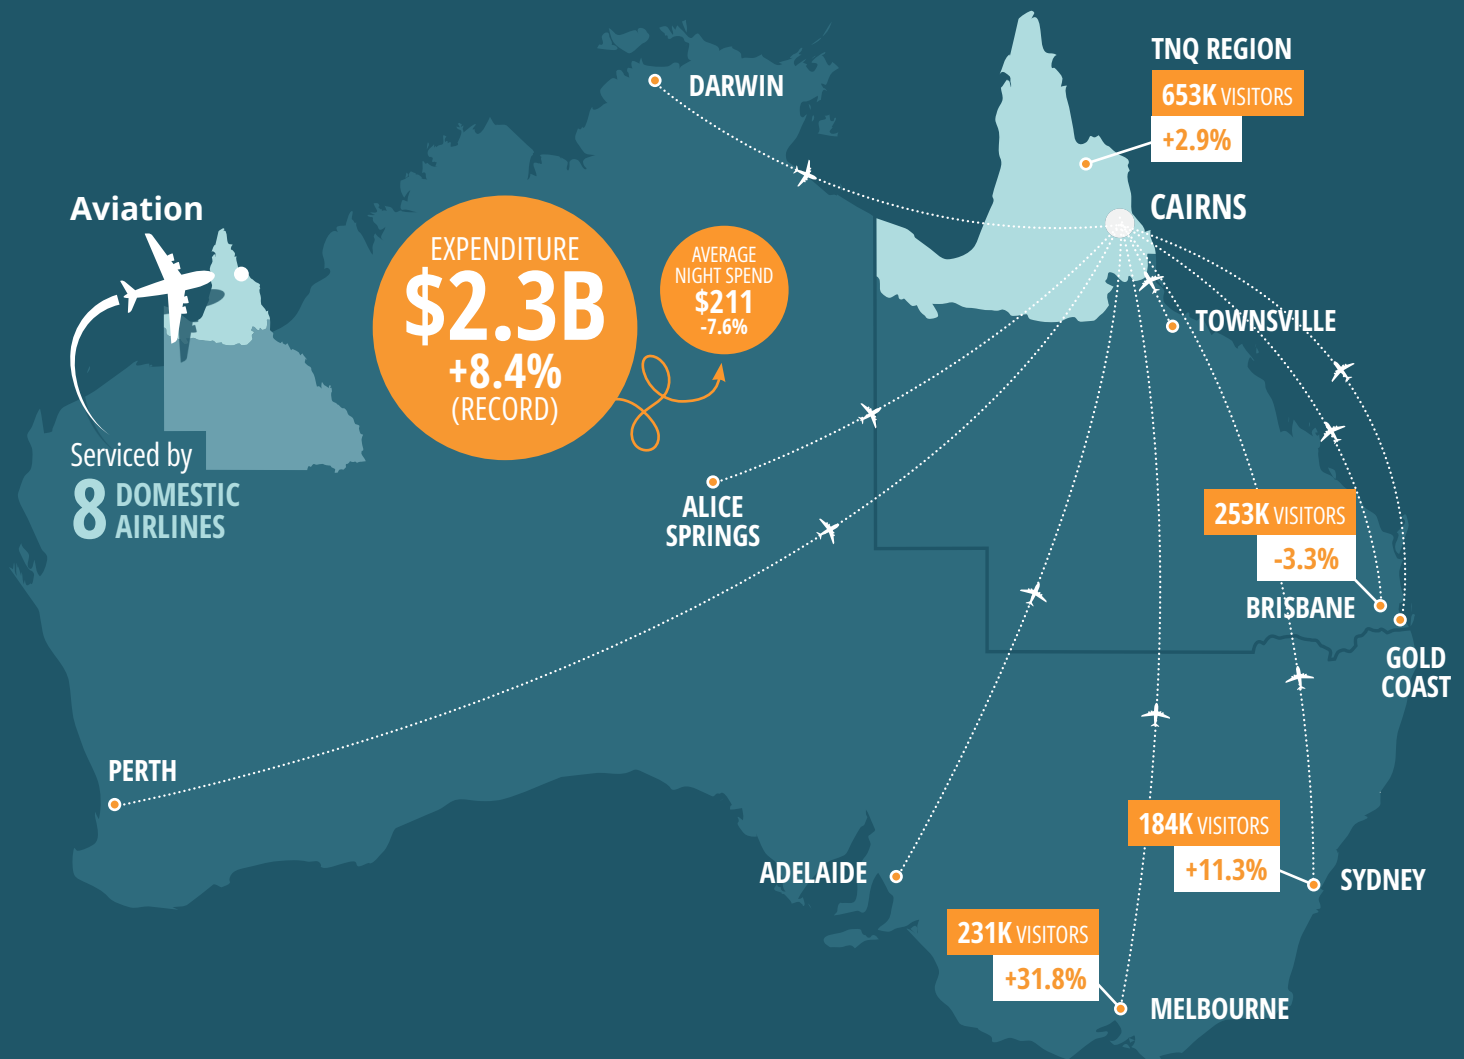

TOURISM FACT FILE

TOURISM
TROPICAL NORTH
QUEENSLAND
Where rainforest meets the reef

National Visitor Survey Year Ending March 2019

Direct flights originating from

Brisbane, Melbourne, Sydney, Darwin, Alice Springs	Qantas
Brisbane, Melbourne, Sydney, Darwin, Perth, Adelaide, Gold Coast	Jetstar
Brisbane, Melbourne, Sydney	Virgin Australia
Brisbane, Melbourne, Sydney	Tigerair Australia
Regional services provided by	QantasLink, Air North, Rex Airlines, Skytrans

Total intrastate

Total interstate